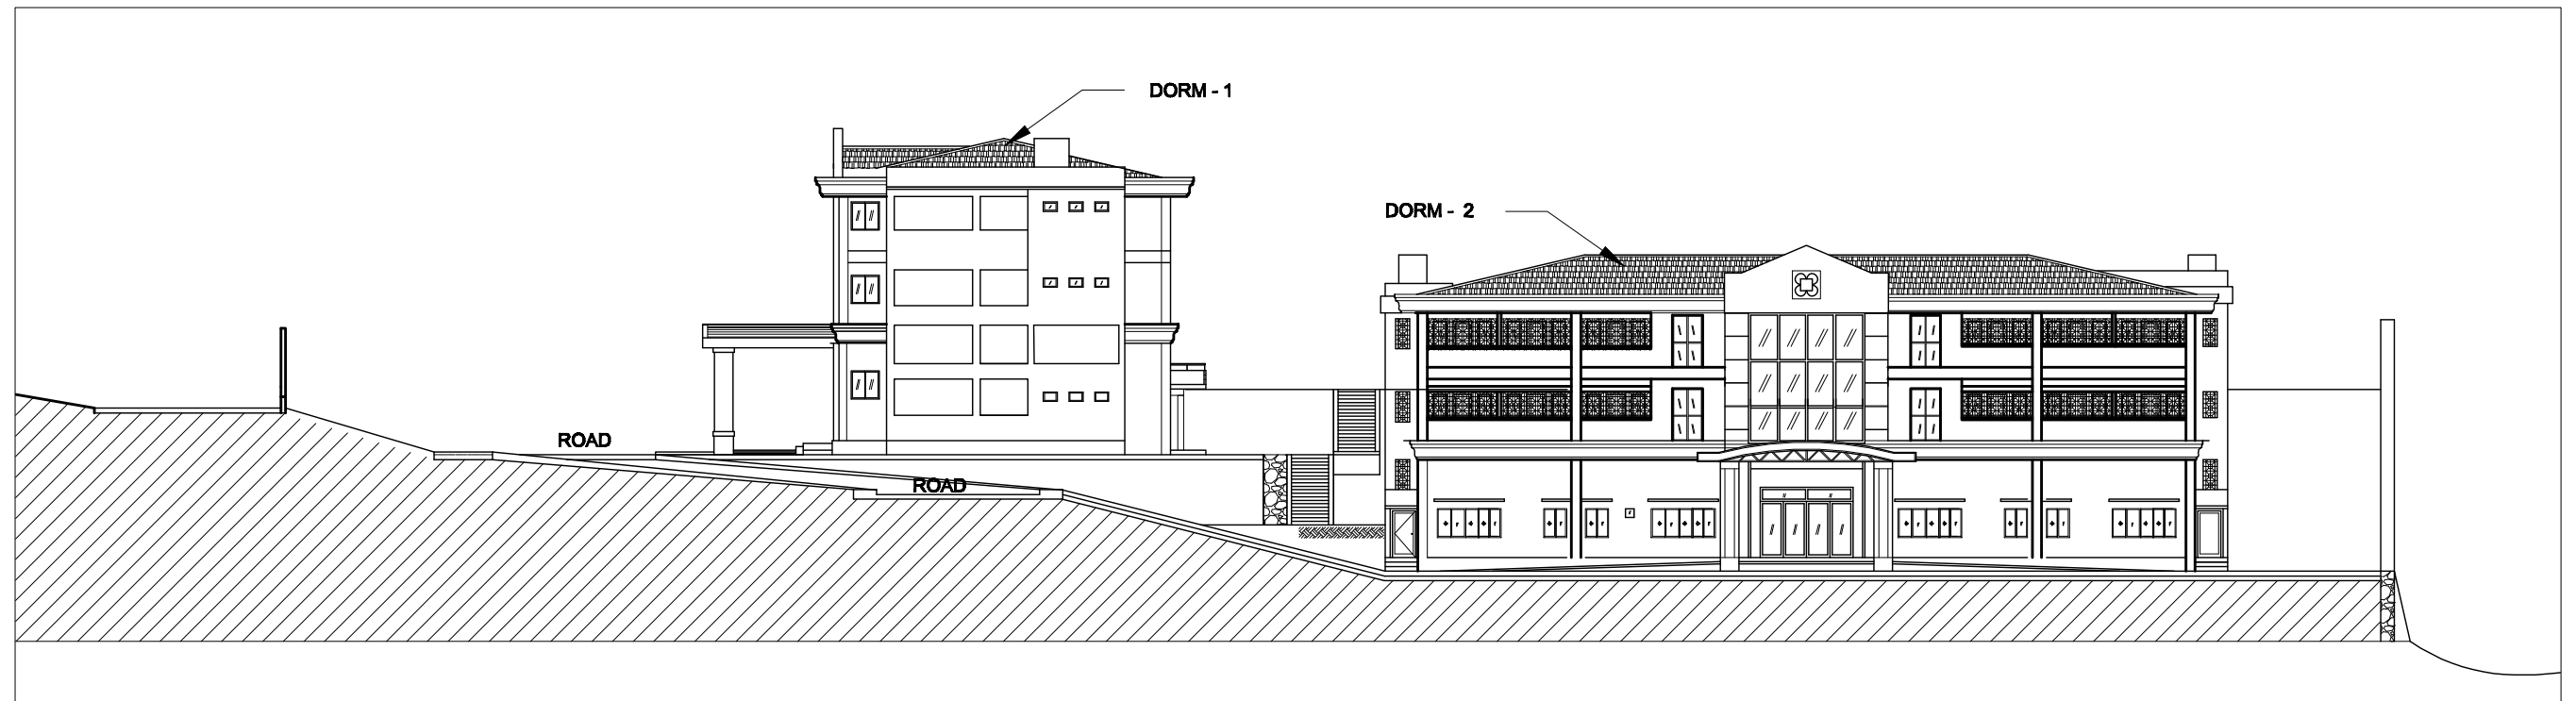

**PERSPECTIVE**

**SITE DEV'T. CROSS SECTION**

 <p>           REPUBLIC OF THE PHILIPPINES            DEPARTMENT OF SCIENCE AND TECHNOLOGY            PHILIPPINE SCIENCE HIGH SCHOOL            MIMAROPA REGION CAMPUS            BRGY. RIZAL, ODIONGAN, ROMBLON         </p>	<b>PROJECT TITLE:</b> PROPOSED DORMITORY - 2	<b>PREPARED BY:</b> JOLITO G. TAN RESIDENT ARCHITECT	<b>APPROVED:</b> EDWARD C. ALBARACIN CAMPUS DIRECTOR	<b>SHEET CONTENTS</b> AS SHOWN	<b>SHEET NO.</b>
	LOCATION: MIMAROPA REGION CAMPUS ODIONGAN, ROMBLON				